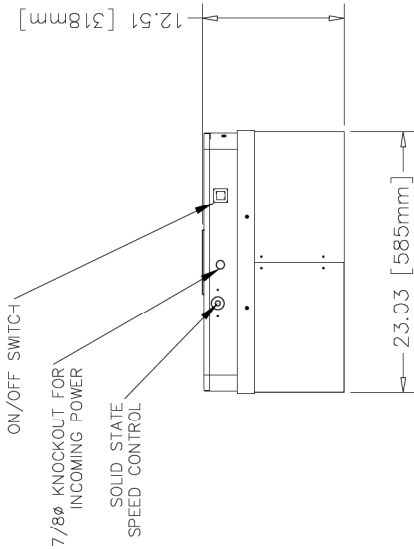

MOTOR: THREE SPEED FORWARD CURVE MOTOR/BLOWER
1/5 HP 230V, 50/60 Hz, 1 PHASE 1.6 F.L.A

FILTER: ULPA FILTER MEDIA 99.9995% @ 0.12 MICRON

5601 BALLOON FIESTA PKWY N.E.
ALBUQUERQUE NM 87113
PHONE: 1 - 800 - 545 - 6598
FAX: 1 - 505 - 345 - 8875
www.enviroco.com
email: enviroco@enviroco.com

**MAC10 ORIGINAL 585X585 STD, 240V,
ULPA FILTER, SPEED CONTROL,
CE MARKED**

COPYRIGHT 2001 ENVIROCO CORP.

DRAWING NO: ER03-0067

DATE: 10/13/03

BY: BRAWN/MAK

REV. A

REV DATE: 10/13/03

DESIGN PLAN: N/A